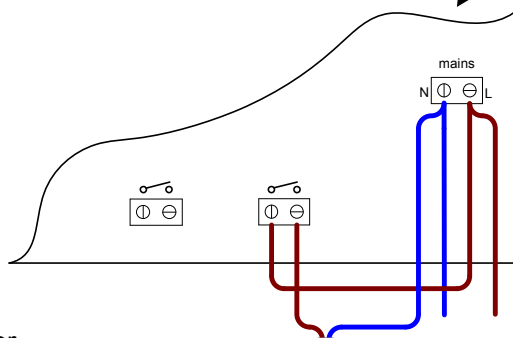

The One Stop Solution for Underfloor Heating.

CONNECTION OF RET 230-L THERMOSTATS & TWA-K ACTUATORS TO FHWC WIRING CENTRE

Earth wires omitted for clarity!

The One Stop Solution for Underfloor Heating.

CONNECTION OF UFH PUMP TO FHCW WIRING CENTRE

Earth wires omitted for clarity!

UFH PUMP

The One Stop Solution for Underfloor Heating.

ELECTRICAL CONNECTION HOT WATER + UNDERFLOOR HEATING + SYSTEM BOILER

Earth wires omitted for clarity!

The One Stop Solution for Underfloor Heating.