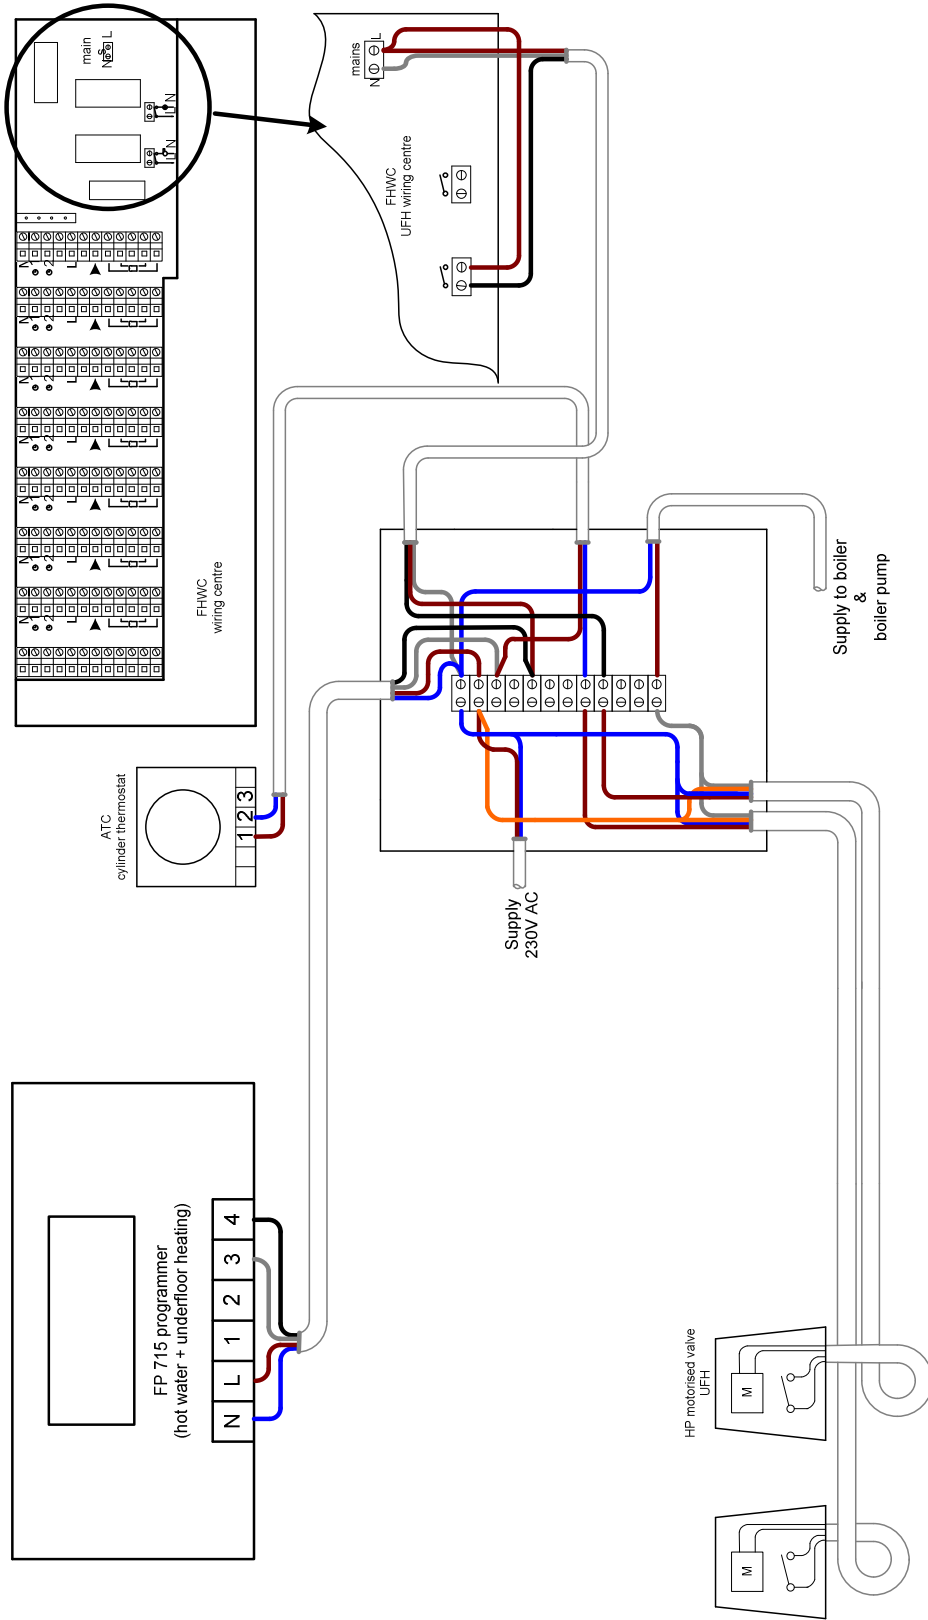

The One Stop Solution for Underfloor Heating.

CONNECTION OF RET 230-L THERMOSTATS & TWA-K ACTUATORS TO FHWC WIRING CENTRE

Earth wires omitted for clarity!

The One Stop Solution for Underfloor Heating.

CONNECTION OF UFH PUMP TO FHCW WIRING CENTRE

Earth wires omitted for clarity!

UFH PUMP

The One Stop Solution for Underfloor Heating.

ELECTRICAL CONNECTION HOT WATER + UNDERFLOOR HEATING + SYSTEM BOILER

Earth wires omitted for clarity!

The One Stop Solution for Underfloor Heating.

ELECTRICAL CONNECTION HOT WATER + UNDERFLOOR HEATING + RADIATORS + SYSTEM BOILER

Earth wires omitted for clarity!