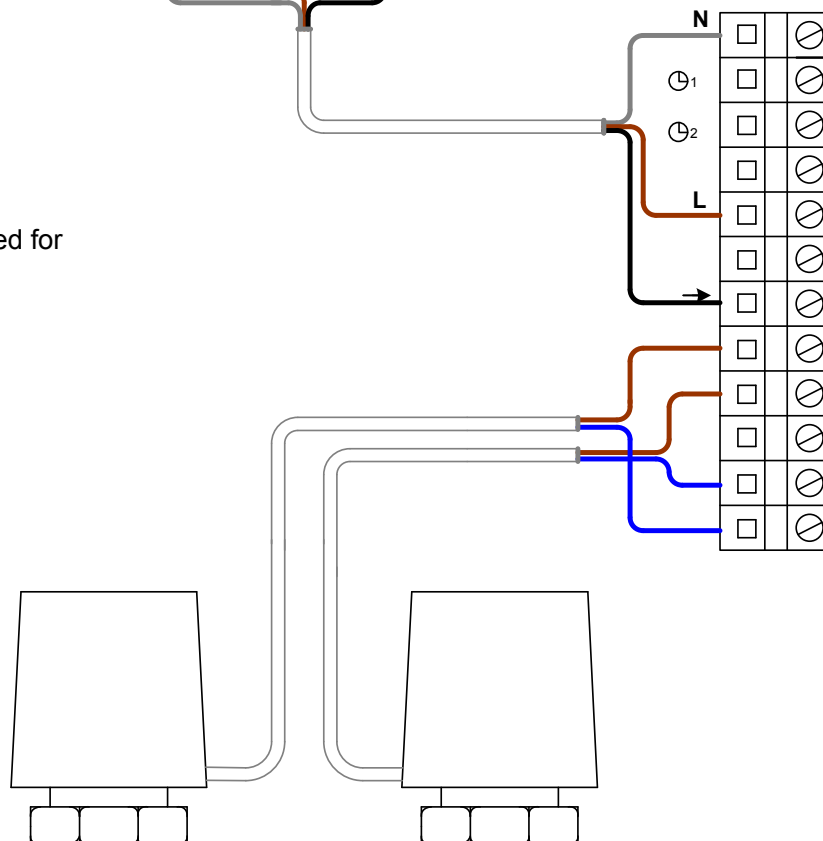

The One Stop Solution for Underfloor Heating.

CONNECTION OF RET 230-L THERMOSTATS & TWA-K ACTUATORS TO FHWC WIRING CENTRE

Earth wires omitted for clarity!

The One Stop Solution for Underfloor Heating.

CONNECTION OF UFH PUMP TO FHCW WIRING CENTRE

Earth wires omitted for clarity!

UFH PUMP

The One Stop Solution for Underfloor Heating.

ELECTRICAL CONNECTION HOT WATER + UNDERFLOOR HEATING + SYSTEM BOILER

Earth wires omitted for clarity!

The One Stop Solution for Underfloor Heating.

ELECTRICAL CONNECTION HOT WATER + UNDERFLOOR HEATING + RADIATORS + SYSTEM BOILER

Earth wires omitted for clarity!