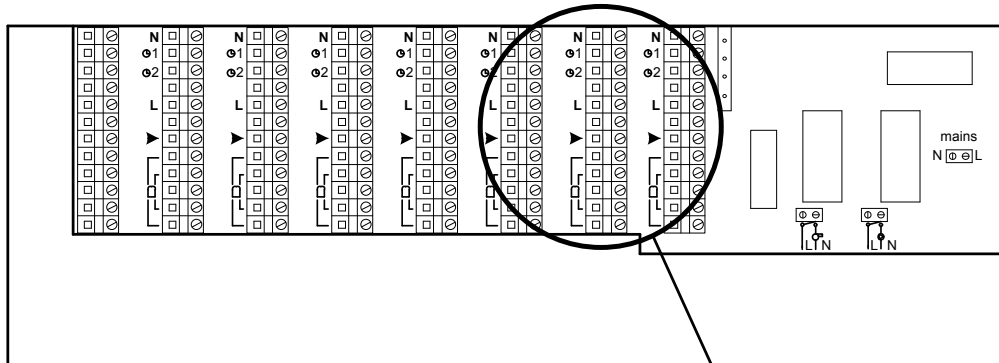

The One Stop Solution for Underfloor Heating.

CONNECTION OF RET 230-L THERMOSTATS & TWA-K ACTUATORS TO FHWC WIRING CENTRE

Earth wires omitted for clarity!

The One Stop Solution for Underfloor Heating.

CONNECTION OF UFH PUMP TO FHCW WIRING CENTRE