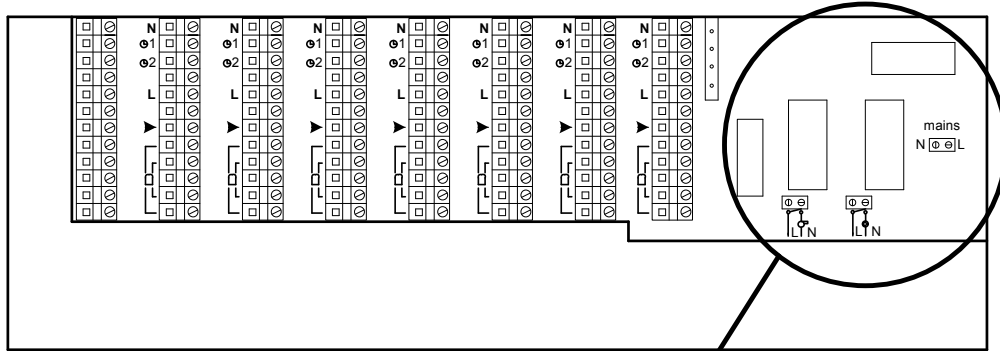

The One Stop Solution for Underfloor Heating.

CONNECTION OF RET 230-L THERMOSTATS & TWA-K ACTUATORS TO FHWC WIRING CENTRE

Earth wires omitted for clarity!

The One Stop Solution for Underfloor Heating.

CONNECTION OF UFH PUMP TO FHCW WIRING CENTRE