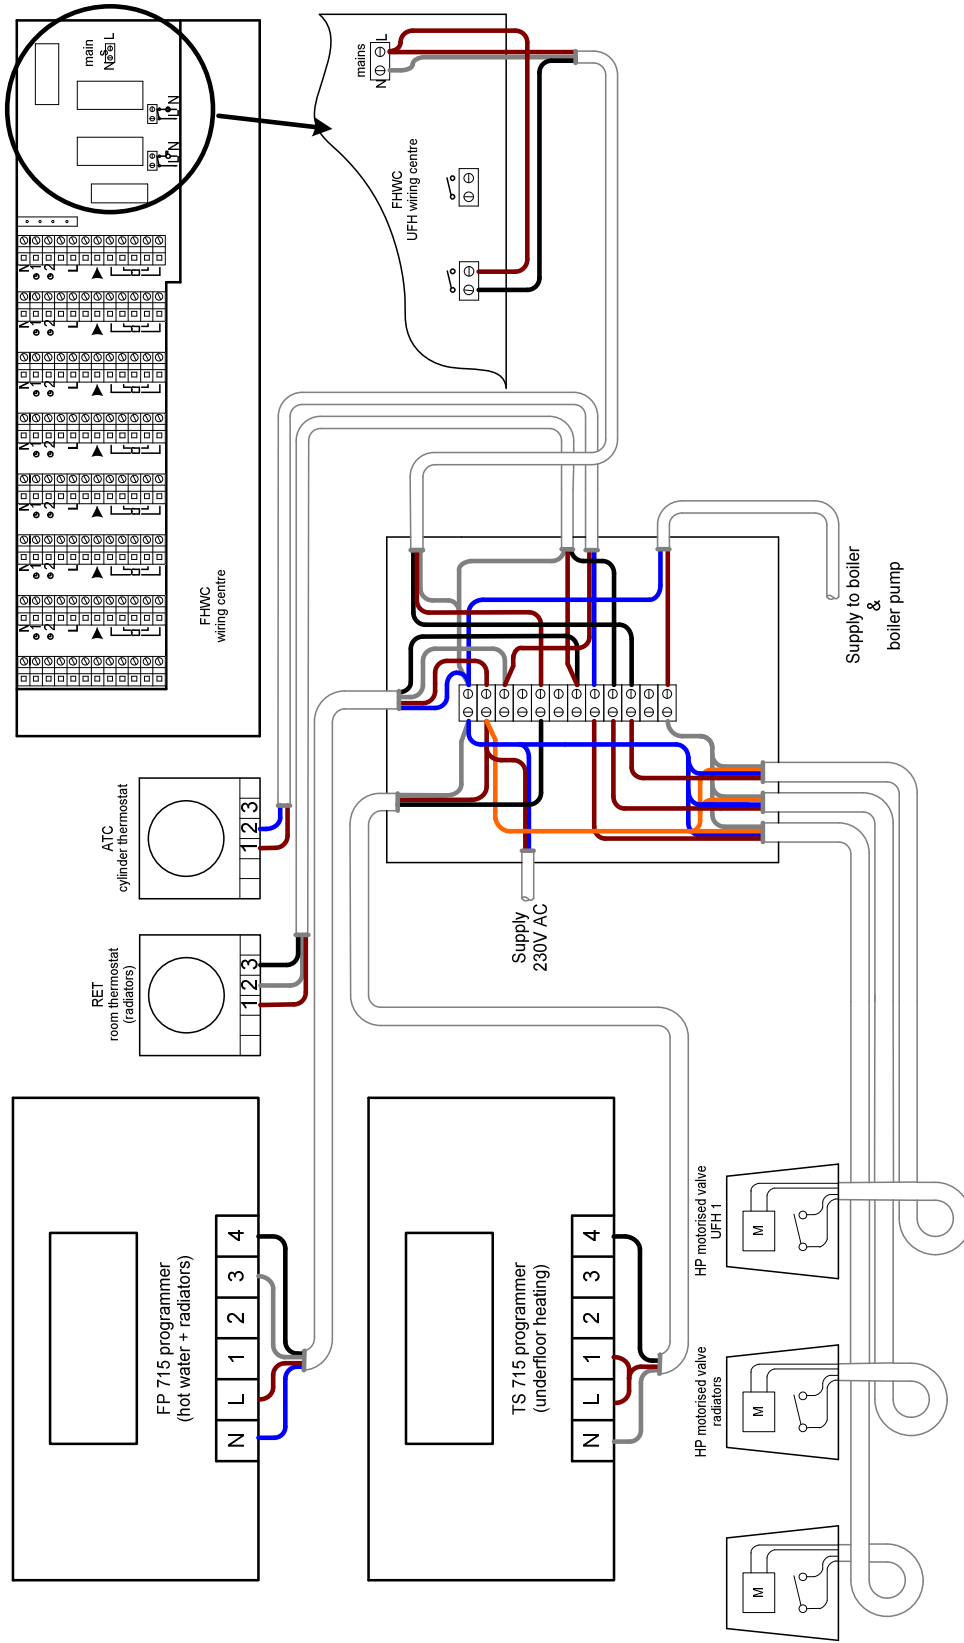

The One Stop Solution for Underfloor Heating.

CONNECTION OF RET 230-L THERMOSTATS & TWA-K ACTUATORS TO FHWC WIRING CENTRE

Earth wires omitted for clarity!

The One Stop Solution for Underfloor Heating.

CONNECTION OF UFH PUMP TO FHCW WIRING CENTRE

Earth wires omitted for clarity!

UFH PUMP

The One Stop Solution for Underfloor Heating.

ELECTRICAL CONNECTION HOT WATER + UNDERFLOOR HEATING + SYSTEM BOILER

Earth wires omitted for clarity!

The One Stop Solution for Underfloor Heating.

ELECTRICAL CONNECTION HOT WATER + UNDERFLOOR HEATING + RADIATORS + SYSTEM BOILER

Earth wires omitted for clarity!